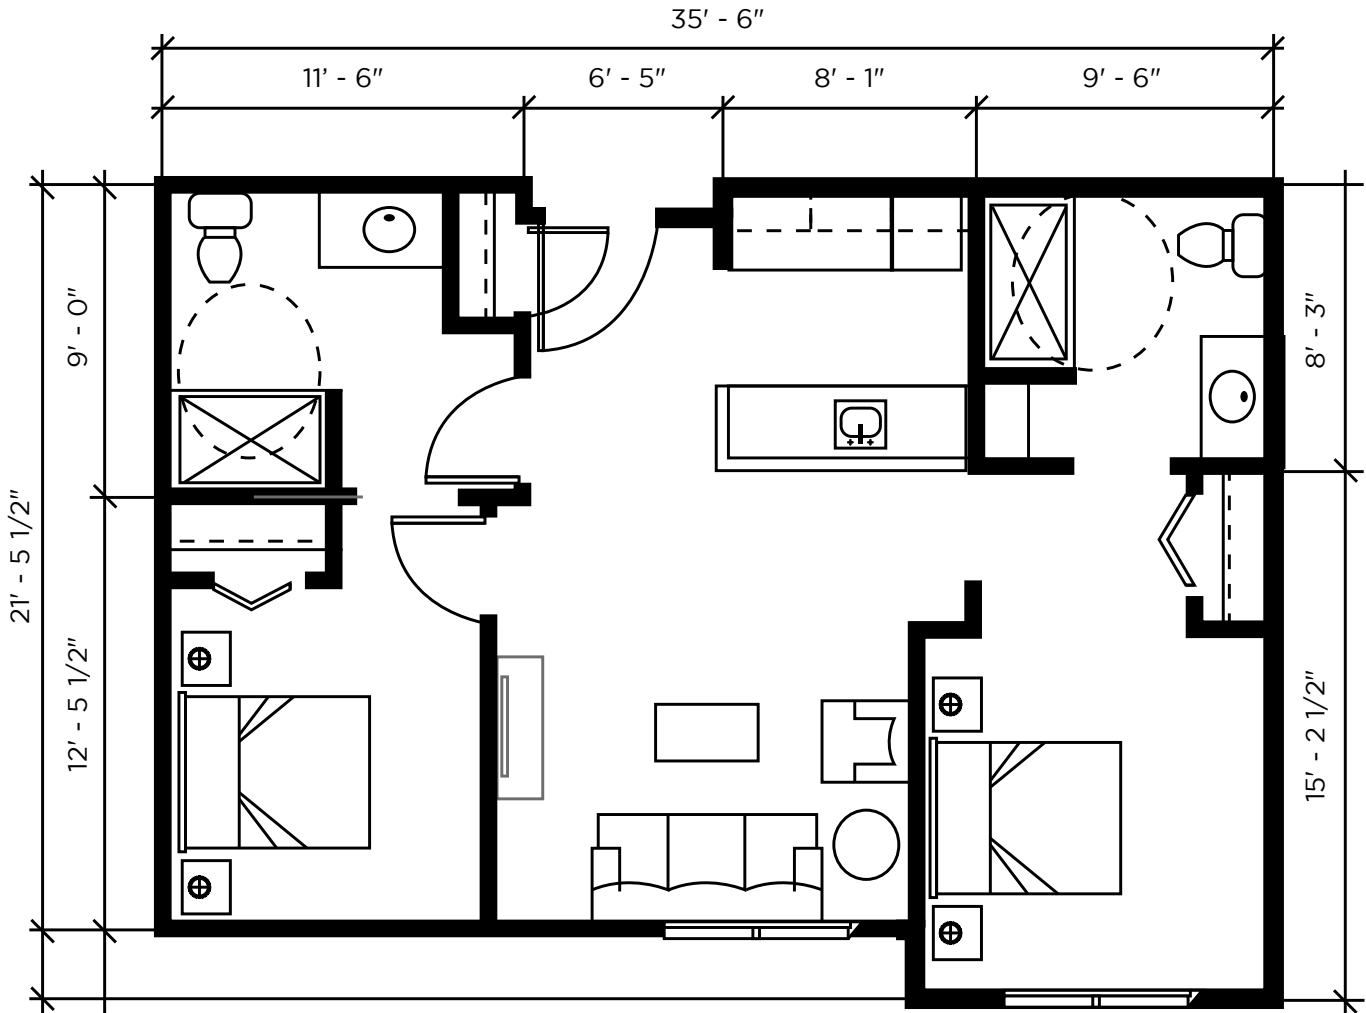

Two Bedroom

Assisted Living

790 sq. ft.

CALL TODAY TO EXPERIENCE THE KINGSLEY DIFFERENCE!

734-405-7500
44100 Connection Way
Canton, MI 48188

kingsleysl.com