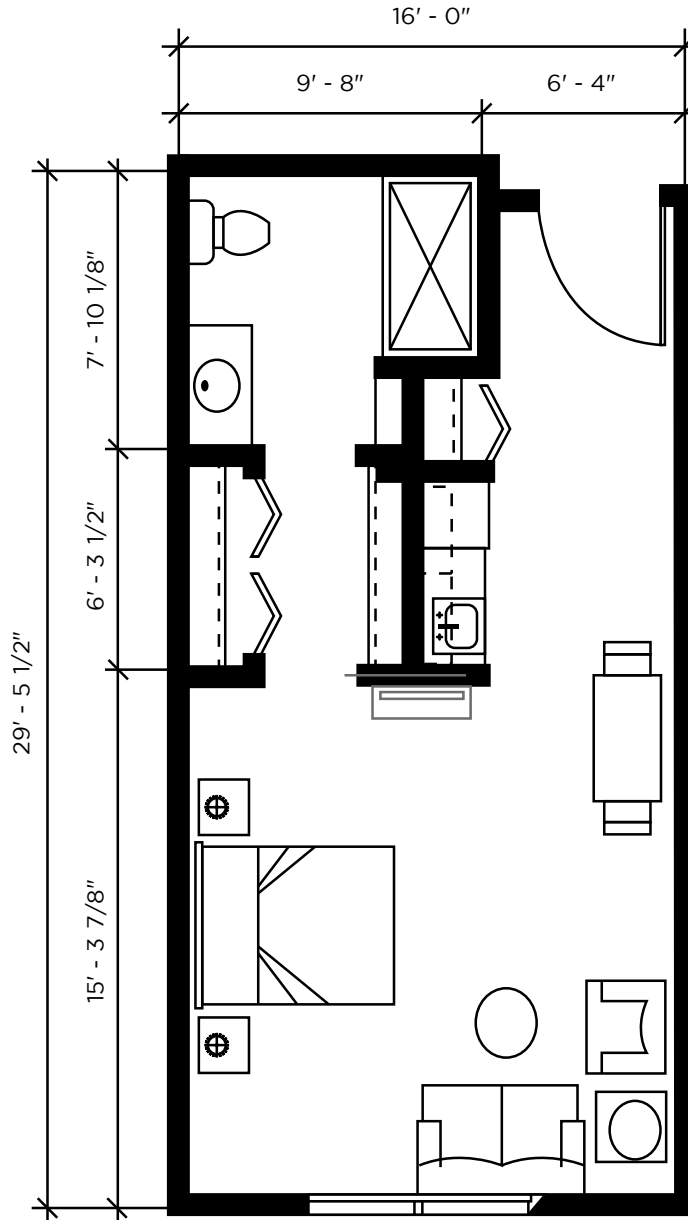

Studio Plus

Assisted Living & Memory Care
470 sq. ft.

CALL TODAY TO EXPERIENCE THE KINGSLEY DIFFERENCE!

734-405-7500
44100 Connection Way
Canton, MI 48188

kingsleysl.com