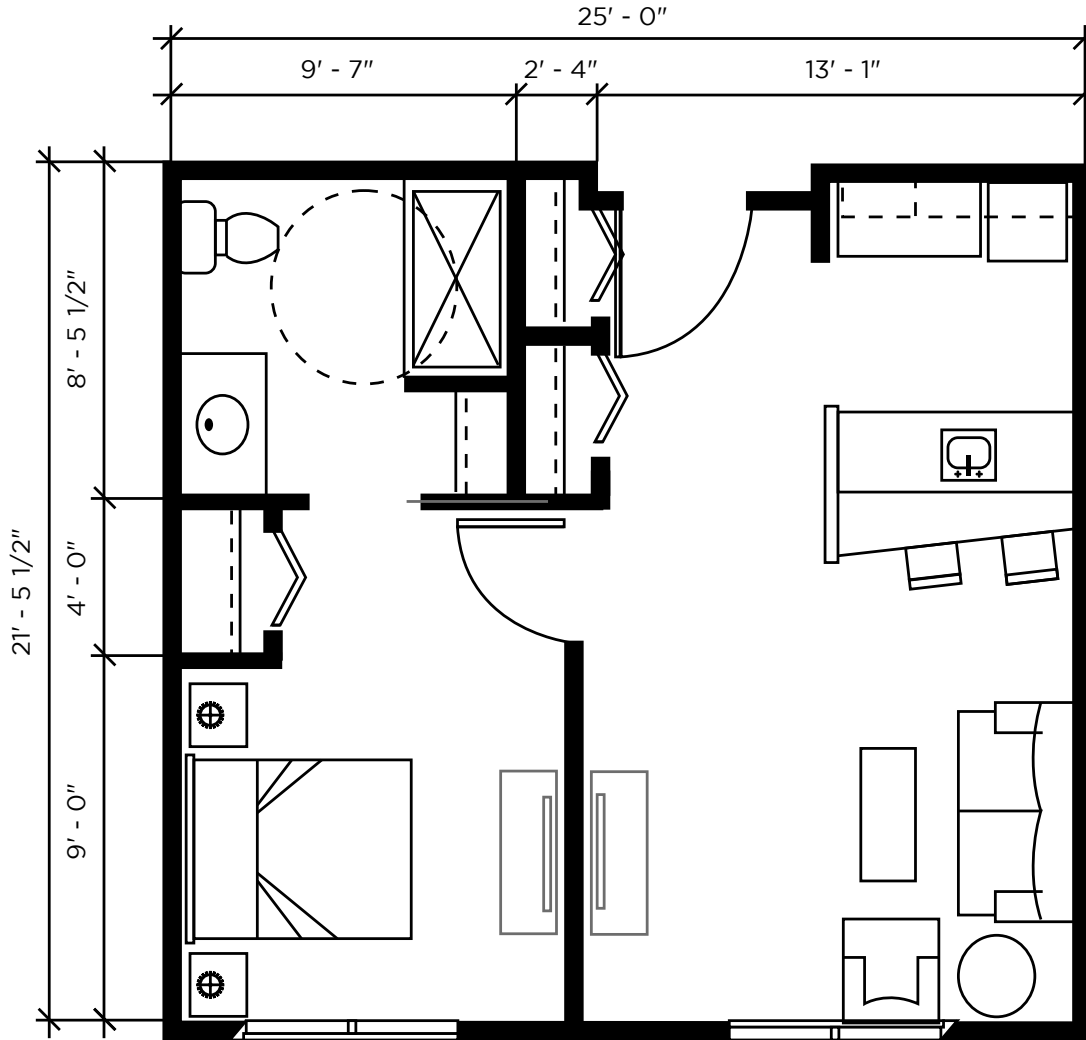

One Bedroom

Assisted Living

536 sq. ft.

CALL TODAY TO EXPERIENCE THE KINGSLEY DIFFERENCE!

734-405-7500
44100 Connection Way
Canton, MI 48188

kingsleysl.com